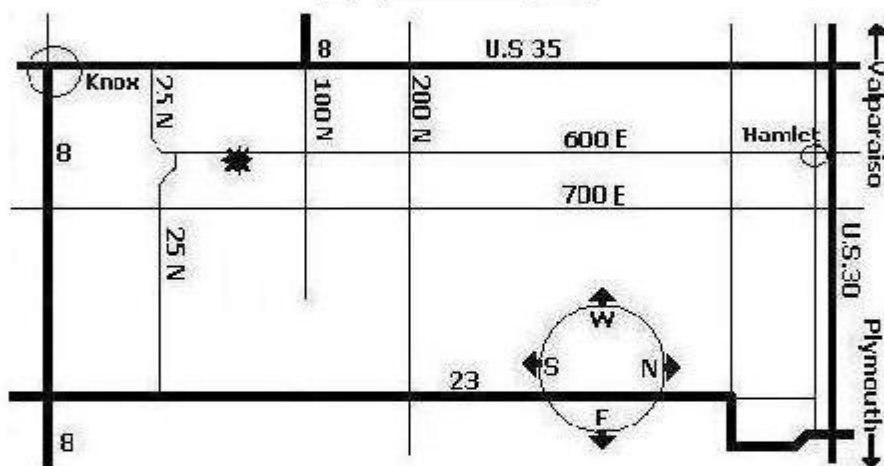

# SWAP MEET

Animals, Supplies, Feed, Farm Produce, Plants, Flea Market

1/2 mile north of KNOX, Indiana on US 35 to 25 N.  
 or US 30 to HAMLET exit, South on 600 E. (through Hamlet)  
 1/4 mile past 100 N.